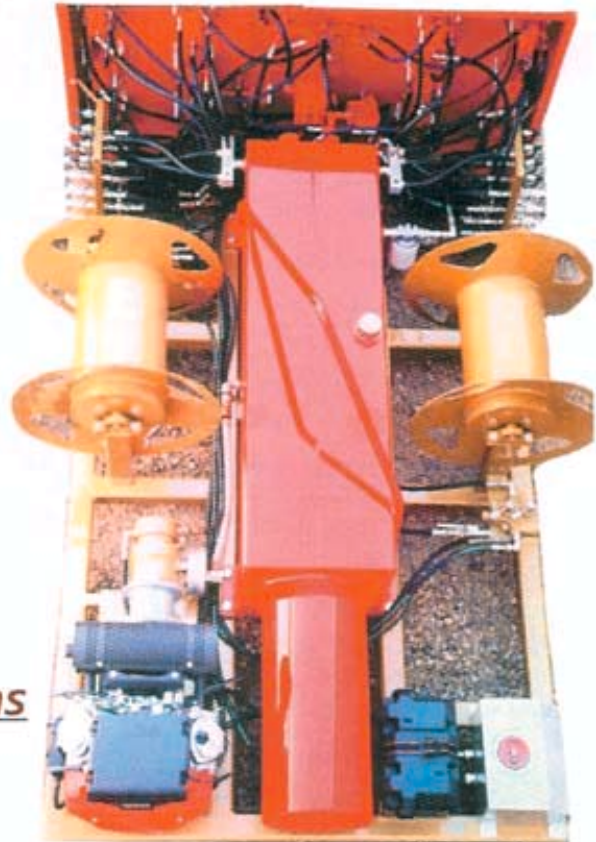

### ← Left Upper

- 13 HP, 15 Gal., Double Acting Power Pack
- 6 Outlet, 2 Zone, D/A Remote Manifold
- 14" Remote Hydraulic Power Hose Reel

### ← Left

- 9 Jack Unified, Ball Valves, 24 HP Honda
- 2 Speed
- Front Mount Remote Coupling Block
- Below -
- 12 Jack Unified, Ball Valves, 24 HP Honda
- 2 Speed
- Split Tee'd Twin Side Mount Coupling Block
- Twin Hose Reels

## Unified Ball Valve Machines

- Easy on/off operation
- Can see valve open or closed
- Remote coupling block
- Can be mounted front or side
- Saves time in efficiency of operation
- Machine can be custom built to suit your needs
- Needle valve machines also still available
- Same great quality as the ball valve machine